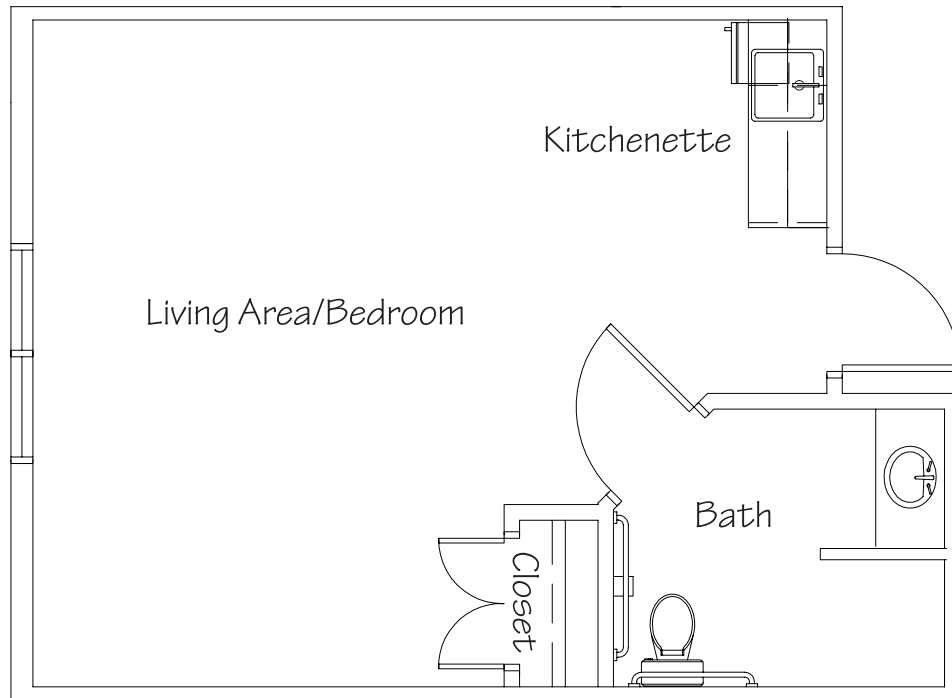

Deluxe Suite (F1)

550 square feet
Private bath
Closet

Standard Suite (D1)

460 square feet
Private bath
Closet

- All bathrooms and living areas are equipped with emergency response call lights.
- All rooms are individually climate controlled.
- All bathrooms are equipped with raised toilets, grab bars and walk-in showers.

WOODBROOK Floor Plans

Deluxe Rooms

Deluxe Room (E2)

350 square feet
Private bath
Closet

- All bathrooms and living areas are equipped with emergency response call lights.
- All rooms are individually climate controlled.
- All bathrooms are equipped with raised toilets, grab bars and walk-in showers.

Deluxe Room (E1)

300 square feet (not pictured)

Deluxe Room (E3)

410 square feet (not pictured)

Large Room (C1)

300 square feet
Private bath
Closet

- All bathrooms and living areas are equipped with emergency response call lights.
- All rooms are individually climate controlled.
- All bathrooms are equipped with raised toilets, grab bars and walk-in showers.

Large Room (C2)

335 square feet
Private bath
Closet

Large Room (C3)
410 square feet (not pictured)

WOODBROOK Floor Plans

Private Rooms

Standard Private Room (A)

200 square feet
Private bath
Closet

- All bathrooms and living areas are equipped with emergency response call lights.
- All rooms are individually climate controlled.
- All bathrooms are equipped with raised toilets, grab bars and walk-in showers.