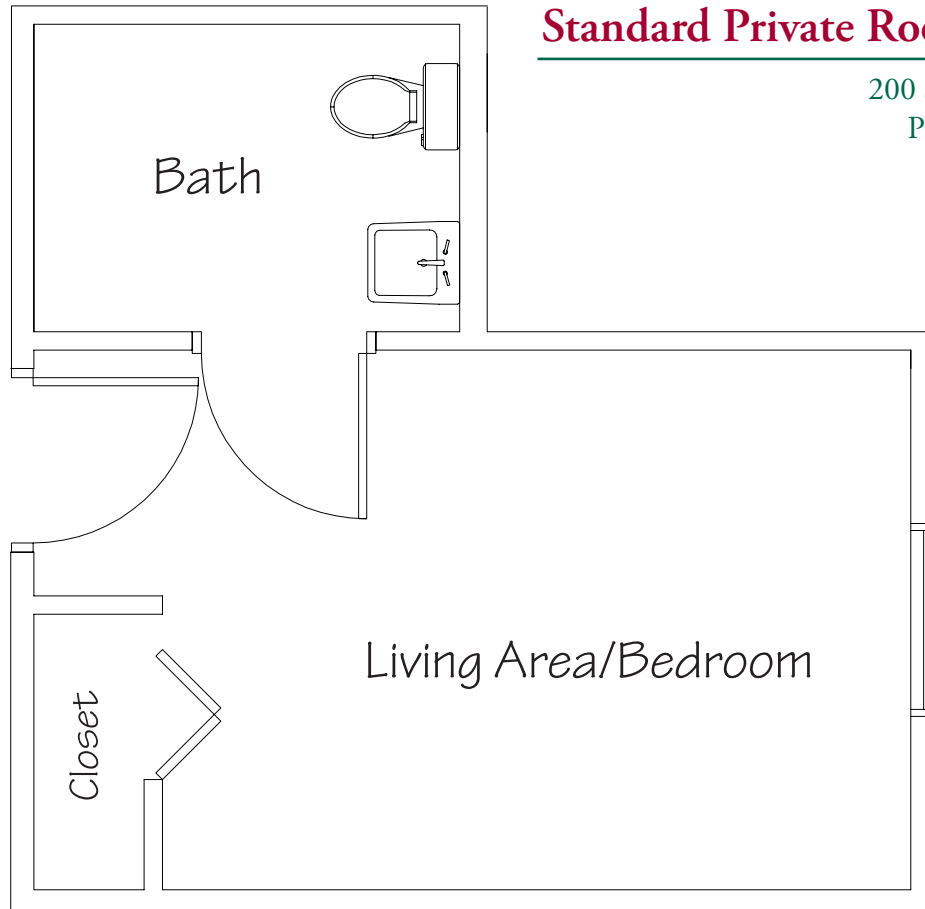

Deluxe Suite (F1)

550 square feet
Private bath
Closet

Standard Suite (D1)

460 square feet
Private bath
Closet

- All bathrooms and living areas are equipped with emergency response call lights.
- All rooms are individually climate controlled.
- All bathrooms are equipped with raised toilets, grab bars and walk-in showers.

WOODBROOK Floor Plans

Deluxe Rooms

Deluxe Room (E2)

350 square feet
Private bath
Closet

- All bathrooms and living areas are equipped with emergency response call lights.
- All rooms are individually climate controlled.
- All bathrooms are equipped with raised toilets, grab bars and walk-in showers.

Deluxe Room (E1)

300 square feet (not pictured)

Deluxe Room (E3)

410 square feet (not pictured)

Large Room (C1)

300 square feet
Private bath
Closet

- All bathrooms and living areas are equipped with emergency response call lights.
- All rooms are individually climate controlled.
- All bathrooms are equipped with raised toilets, grab bars and walk-in showers.

Large Room (C2)

335 square feet
Private bath
Closet

Large Room (C3)
410 square feet (not pictured)

WOODBROOK Floor Plans

Private Rooms

Standard Private Room (A)

200 square feet
Private bath
Closet

- All bathrooms and living areas are equipped with emergency response call lights.
- All rooms are individually climate controlled.
- All bathrooms are equipped with raised toilets, grab bars and walk-in showers.