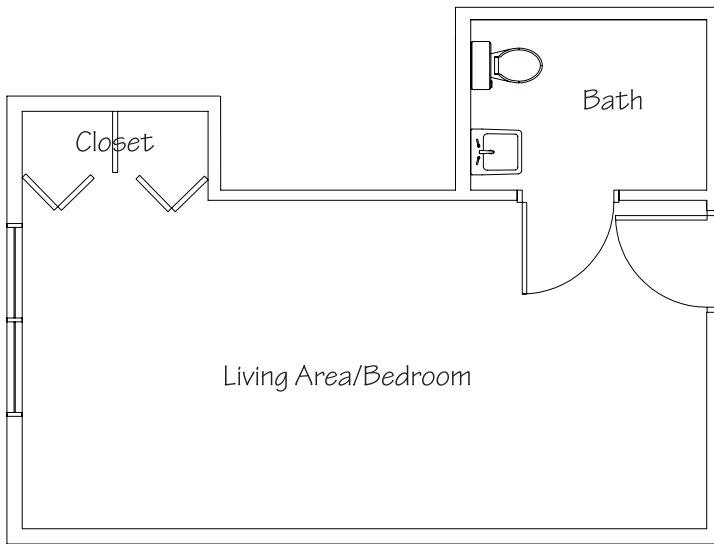

Deluxe Suite (F1)

550 square feet
Private bath
Closet

Standard Suite (D1)

460 square feet
Private bath
Closet

- All bathrooms and living areas are equipped with emergency response call lights.
- All rooms are individually climate controlled.
- All bathrooms are equipped with raised toilets, grab bars and walk-in showers.

WOODBROOK Floor Plans

Deluxe Rooms

Deluxe Room (E2)

350 square feet
Private bath
Closet

- All bathrooms and living areas are equipped with emergency response call lights.
- All rooms are individually climate controlled.
- All bathrooms are equipped with raised toilets, grab bars and walk-in showers.

Deluxe Room (E1)

300 square feet (not pictured)

Deluxe Room (E3)

410 square feet (not pictured)

Large Room (C1)

300 square feet
Private bath
Closet

- All bathrooms and living areas are equipped with emergency response call lights.
- All rooms are individually climate controlled.
- All bathrooms are equipped with raised toilets, grab bars and walk-in showers.

Large Room (C2)

335 square feet
Private bath
Closet

Large Room (C3)
410 square feet (not pictured)

WOODBROOK Floor Plans

Private Rooms

Standard Private Room (A)

200 square feet
Private bath
Closet

- All bathrooms and living areas are equipped with emergency response call lights.
- All rooms are individually climate controlled.
- All bathrooms are equipped with raised toilets, grab bars and walk-in showers.