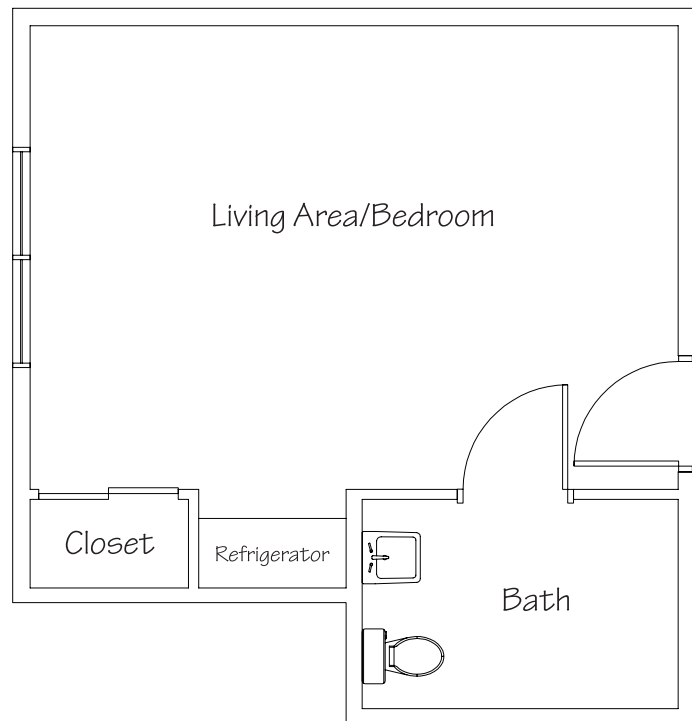

Deluxe Suite (F1)

550 square feet
Private bath
Closet

Standard Suite (D1)

460 square feet
Private bath
Closet

- All bathrooms and living areas are equipped with emergency response call lights.
- All rooms are individually climate controlled.
- All bathrooms are equipped with raised toilets, grab bars and walk-in showers.

WOODBROOK Floor Plans

Deluxe Rooms

Deluxe Room (E2)

350 square feet
Private bath
Closet

- All bathrooms and living areas are equipped with emergency response call lights.
- All rooms are individually climate controlled.
- All bathrooms are equipped with raised toilets, grab bars and walk-in showers.

Deluxe Room (E1)

300 square feet (not pictured)

Deluxe Room (E3)

410 square feet (not pictured)

Large Room (C1)

300 square feet
Private bath
Closet

- All bathrooms and living areas are equipped with emergency response call lights.
- All rooms are individually climate controlled.
- All bathrooms are equipped with raised toilets, grab bars and walk-in showers.

Large Room (C2)

335 square feet
Private bath
Closet

Large Room (C3)
410 square feet (not pictured)

WOODBROOK Floor Plans

Private Rooms

Standard Private Room (A)

200 square feet
Private bath
Closet

- All bathrooms and living areas are equipped with emergency response call lights.
- All rooms are individually climate controlled.
- All bathrooms are equipped with raised toilets, grab bars and walk-in showers.